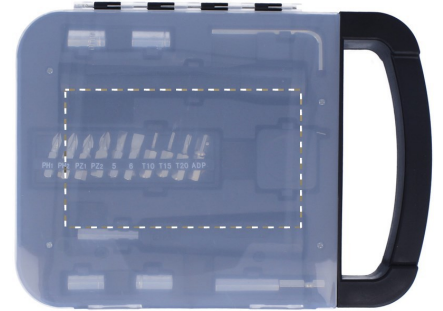

MO8830

Position

1. TORCH
2. SCREWDRIVER
3. TOP BOX

Print Size (mm)

- 9 mm x 13 mm
- 20 mm x 5 mm
- 120 mm x 70 mm

Print Code (no of colors)

- LY(1),P2(4)
- LY(1),P2(4)
- DL(8)

Handling Code: D

1. TORCH

2. SCREWDRIVER

3. TOP BOX